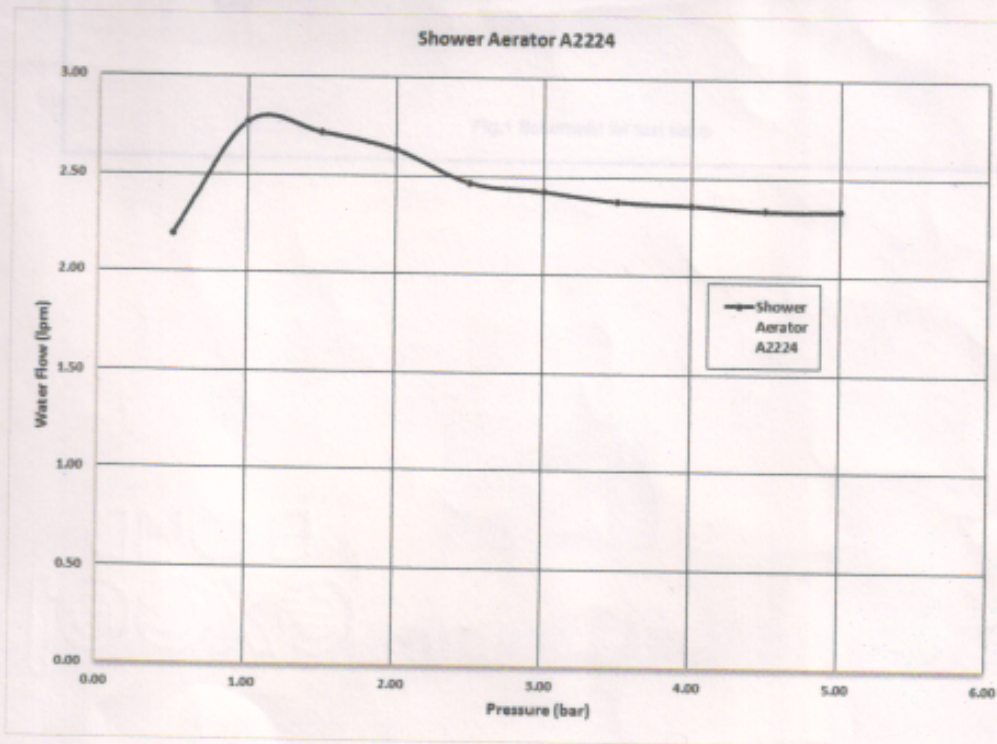

4.0. Results

Test Results of ECO365 Shower Aerator

ECO365 Shower Aerator

Make : Neo Systek
 Id.No : 2
 Sl.No : A2224

Test Readings

Pressure (Bar)	0.50	1.00	1.50	2.00	2.50	3.00	3.50	4.00	4.50	5.00
Water Flow (lpm)	2.19	2.77	2.72	2.63	2.47	2.43	2.38	2.36	2.33	2.33

All the instruments/ Reference flow meters used are traceable to national standards through reference standards and their calibrations are valid.
 Satisfactory test/ Calibration in no way implies that the product so tested or equipment calibrated is approved by NABL.
 Results presented in this certificate relate only to the items mentioned & calibrated at FCRI.
 This certificate shall not be reproduced except in full without written approval of FCRI.
 The uncertainties are for a confidence probability not less than 95%, unless specified otherwise.